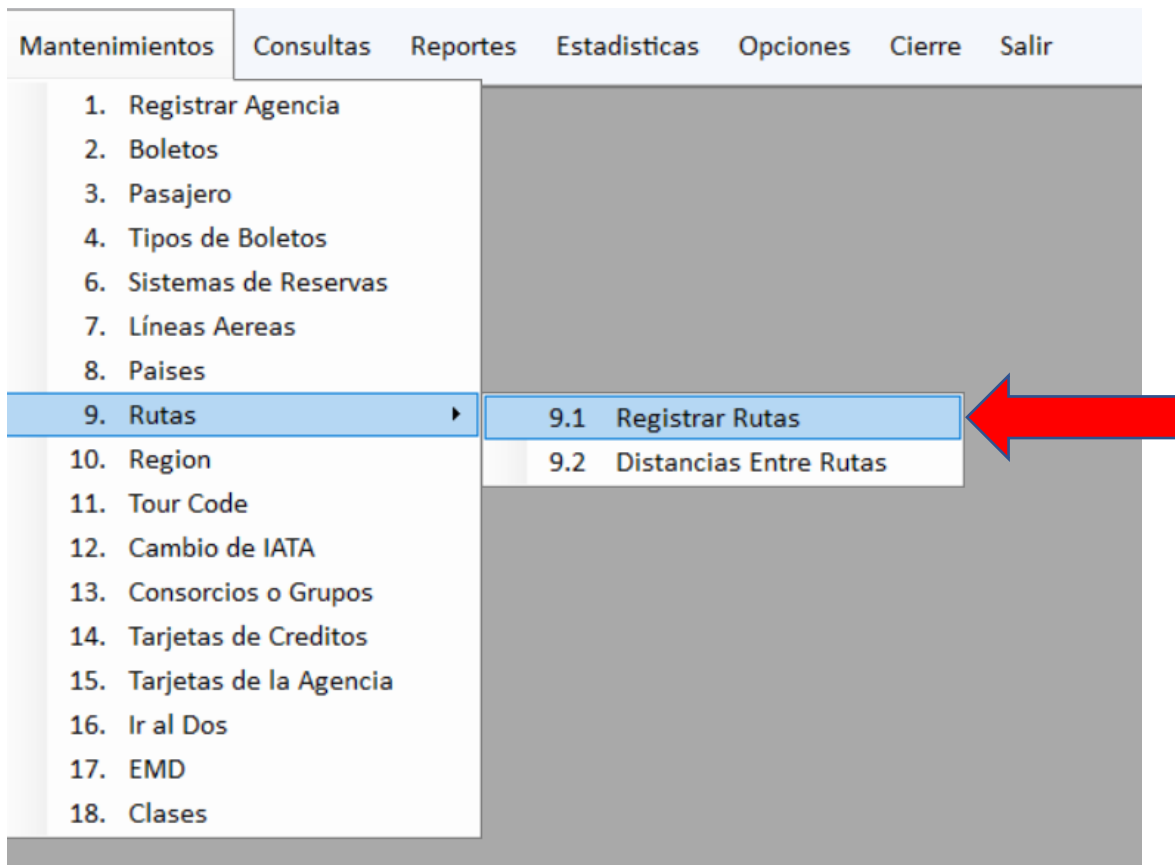

REGISTRO DE RUTAS O SEGMENTOS DE BOLETOS

Siga las opciones del Menú.

Indique la siguiente información:

Ruta: Código del segmento, Obligatorio

Descripción: Nombre del Segmento, Obligatorio

Aeropuerto: Nombre del aeropuerto, es opcional

País: Código de País, es opcional

The image shows a software window titled "RUTAS" with a standard Windows-style title bar (minimize, maximize, close buttons). The window contains a form with the following elements:

- Three buttons at the top: "Guardar", "Eliminar", and "Salir".
- A "Ruta:" label followed by a dropdown menu containing the text "PTY".
- A "Descripción:" label followed by a text input field containing "PANAMA CITY PTY".
- An "Aeropuerto:" label followed by an empty text input field.
- A "País:" label followed by a dropdown menu containing "PA / PANAMA" and a small "..." button to its right.
- At the bottom, two checkboxes: "Nacional" and "No Reportar", both of which are currently unchecked.